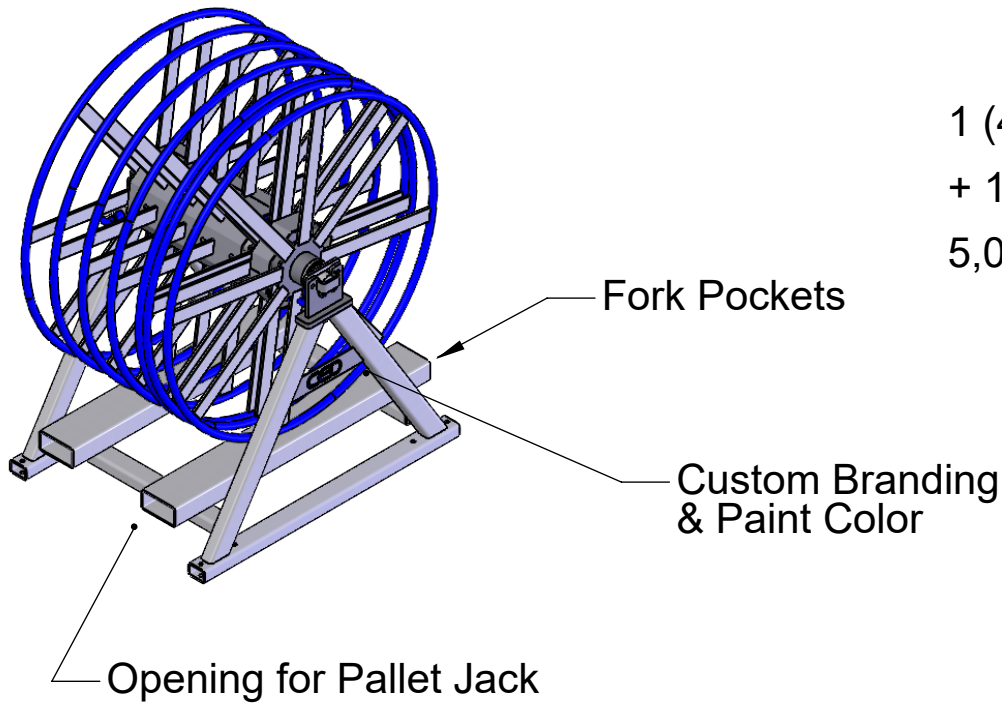

WIRE REEL

Custom made to order wire reels, available in any color, and with custom branding.
The 35" wide allows for access through doorways, and the 48" diameter allows for over 1800 ft
of wire. Optional add-on Caster Wheel Kit (Set of 4)

1 (4) Compartment Reel - 500' of 500MCM Wire Each
+ 1 Single Compartment Reel for Ground Wire
5,000 lbs Load Capacity

Optional add-on

Caster Wheel Kit (Set of 4)

6" Diameter x 2" Casters - 2 rigid and 2 swivel with locks